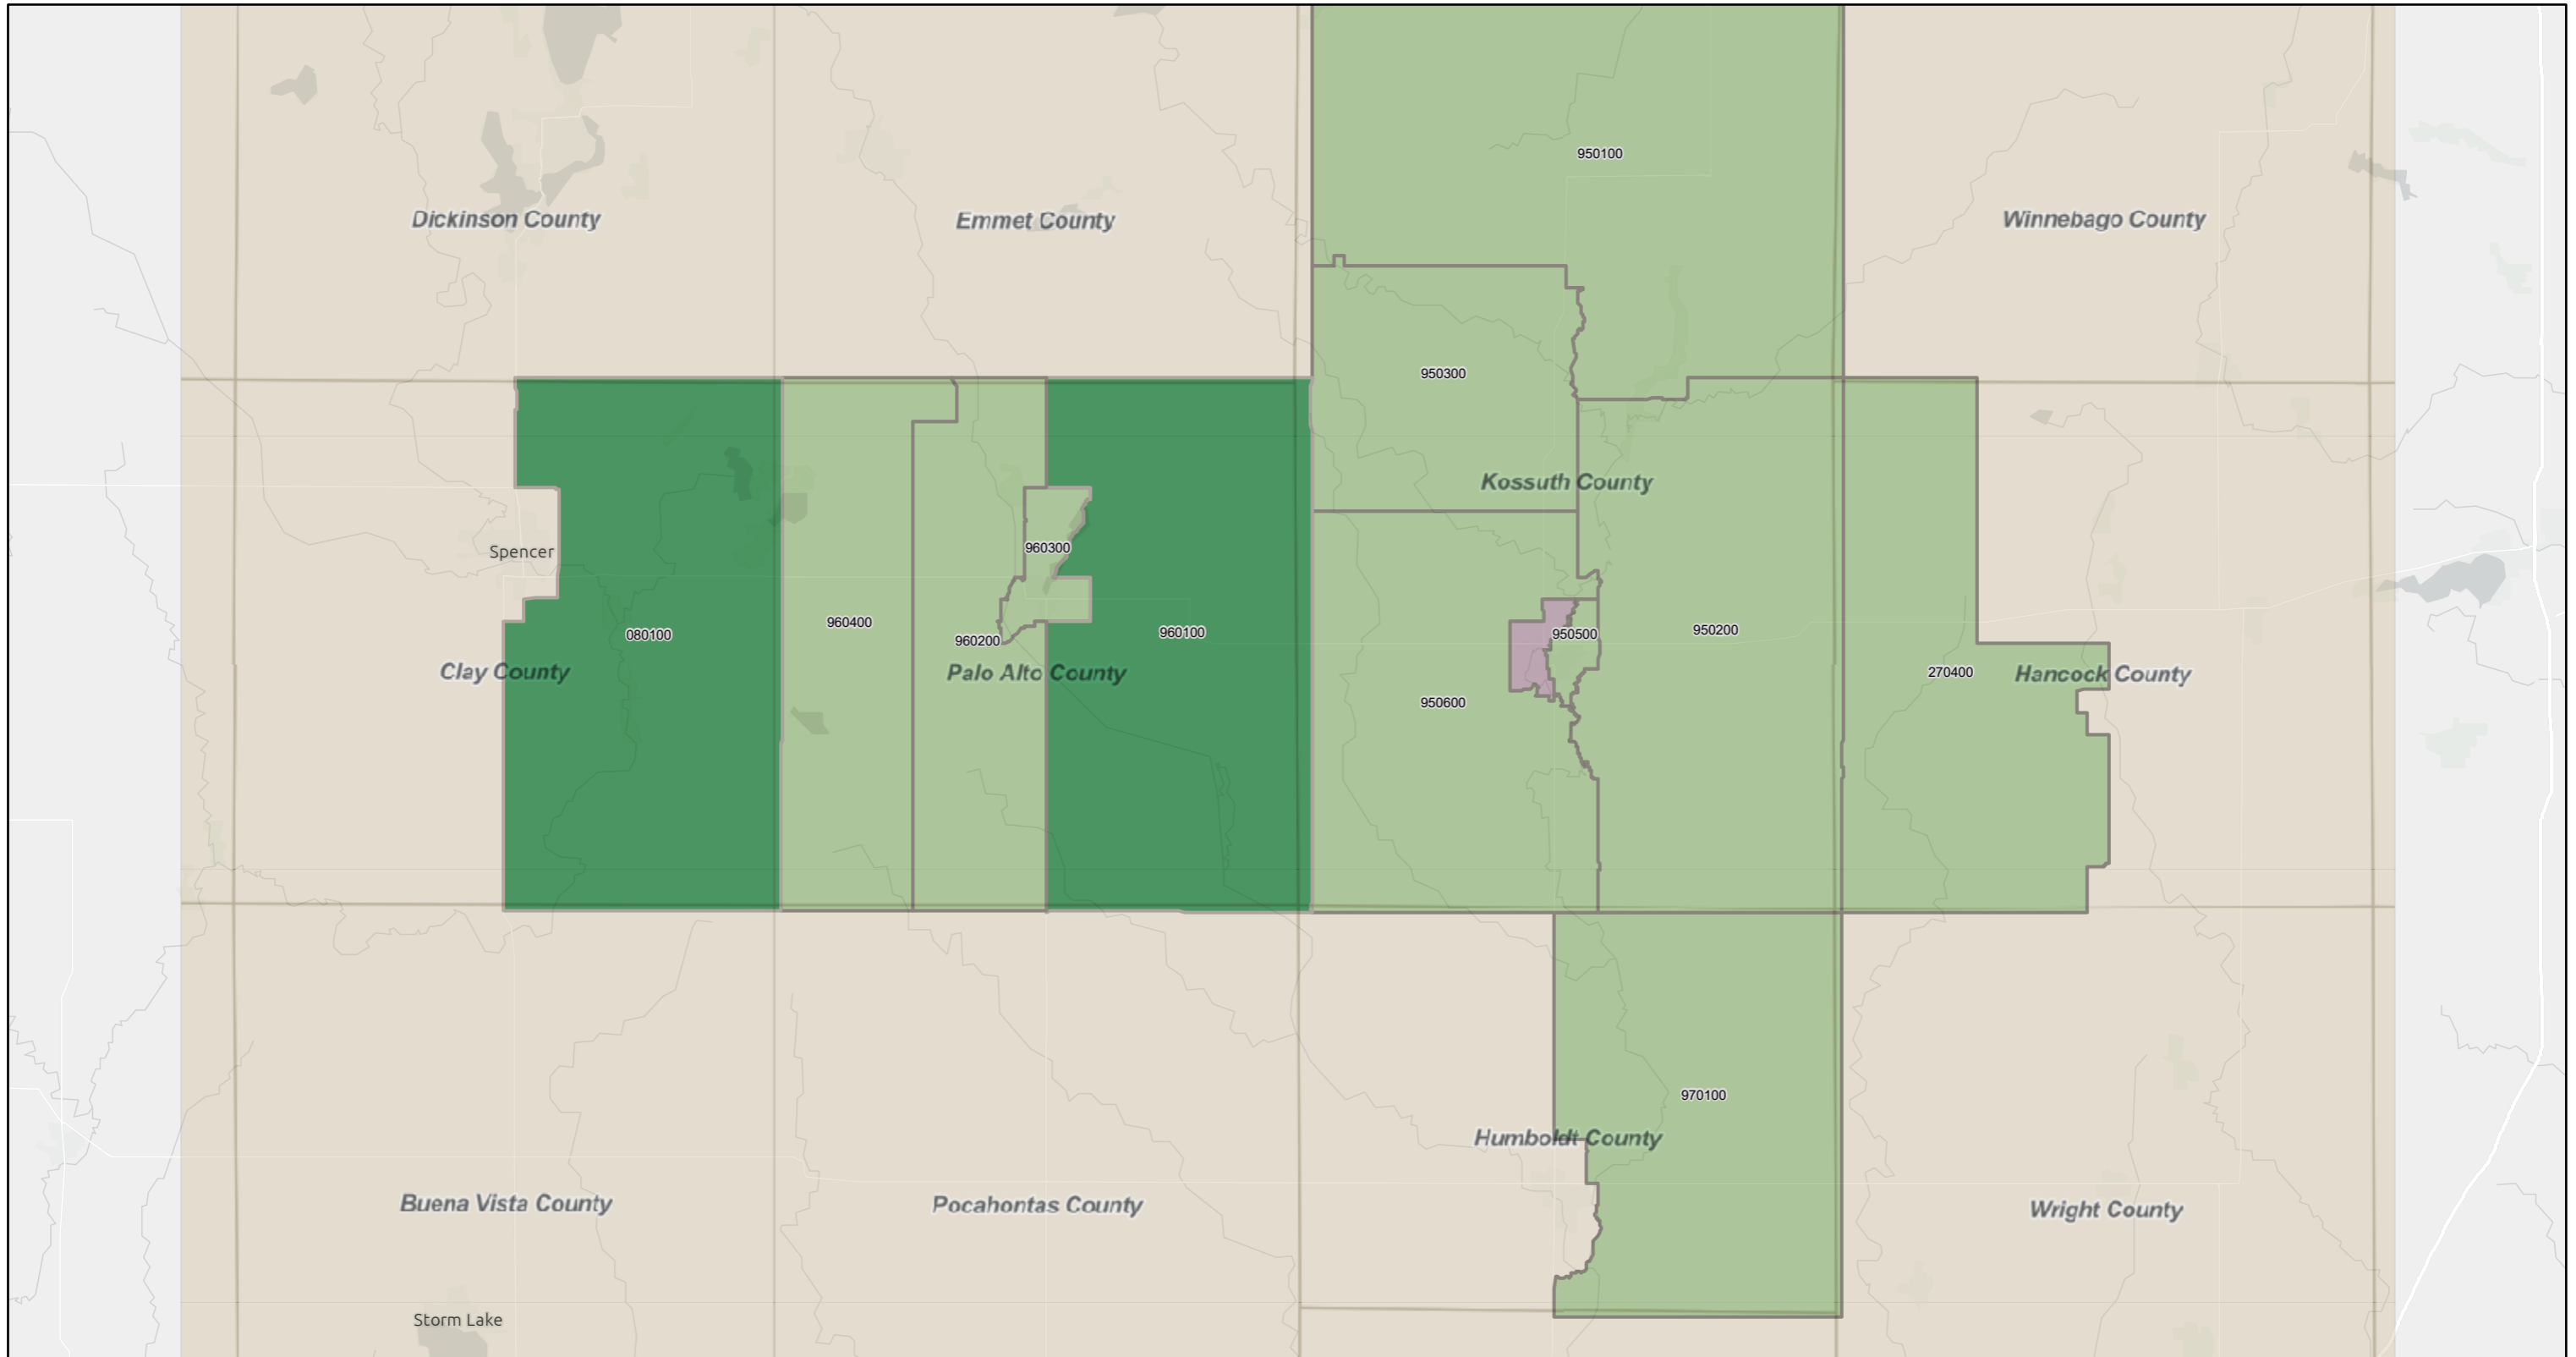

# Iowa State Bank Assessment Area Map

1/31/2024

1:632,618

Iowa DNR, Esri, TomTom, Garmin, SafeGraph, FAO, METI/NASA, USGS, EPA, NPS, USFWS